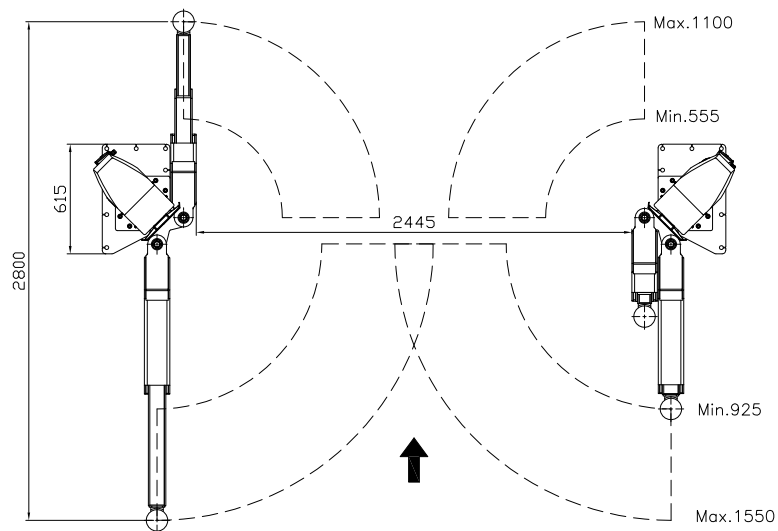

Min. 3990 / max. 4350 (portal 777958)
 Min. 4690 / max. 5050 (portal 777959)

Short arm

Long arm

Date: 120422

Sign. LJE

Scale: 1:35

No. T12425

UPLIFTING COMPANY

AUTOP STENHOJ

Maestro 2.35 NxT
 CF-08 DT/ST Ø40
 (P)
 Rev. date: 070723