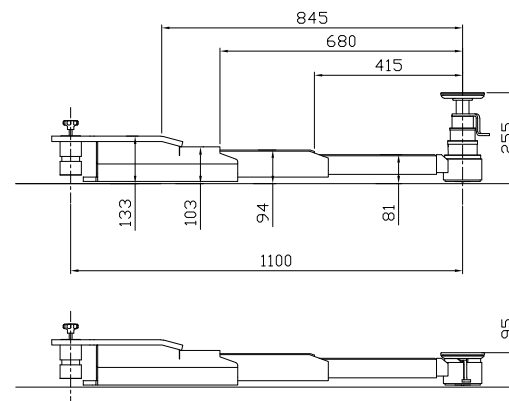

Min. 3990 / max. 4350 (portal 777958)
 Min. 4690 / max. 5050 (portal 777959)

Short arm

Long arm

Date: 120422

Sign. LJE

Scale: 1:35

No. T12425

UPLIFTING COMPANY

AUTOP STENHOJ

Maestro 2.35 NxT
 CF-08 DT/ST Ø40
 (P)
 Rev. date: 070723