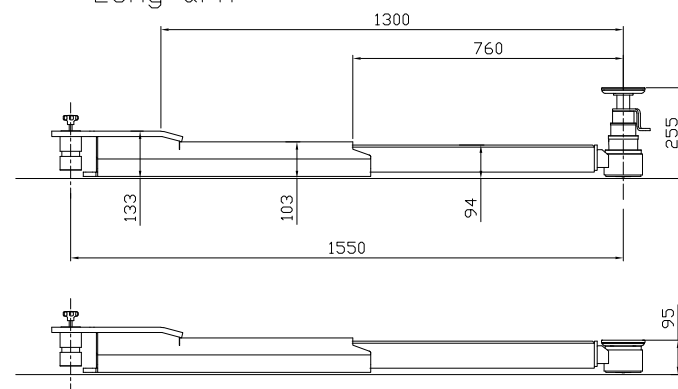

Min. 3990 / max. 4350 (portal 777958)
 Min. 4690 / max. 5050 (portal 777959)

Short arm

Long arm

Date: 120422

Sign. LJE

Scale: 1:35

No. T12425

UPLIFTING COMPANY

AUTOP STENHOJ

Maestro 2.35 NxT
 CF-08 DT/ST Ø40
 (P)
 Rev. date: 070723