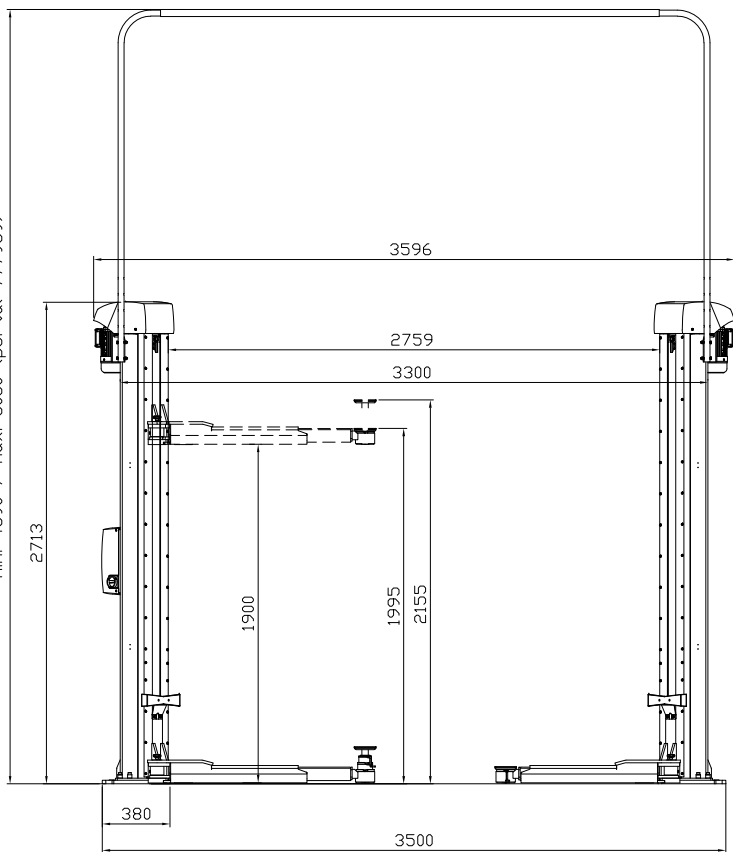

Min. 3990 / max. 4350 (portal 777958)
 Min. 4690 / max. 5050 (portal 777959)

Short arm

Long arm

Date: 120422

Sign. LJE

Scale: 1:35

No. T12425

UPLIFTING COMPANY

AUTOP STENHOJ

Maestro 2.35 NxT
 CF-08 DT/ST Ø40
 (P)
 Rev. date: 070723