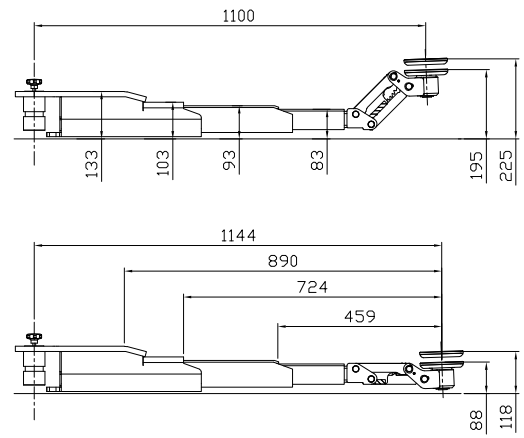

Short arm

Long arm

Date: 120422	Sign. LJE	Scale: 1:35	No. T12423
UPLIFTING COMPANY AUTOP STENHOJ			Maestro 2.35 NxT CF DT/ST Ø40 (P) Rev. date: 070723