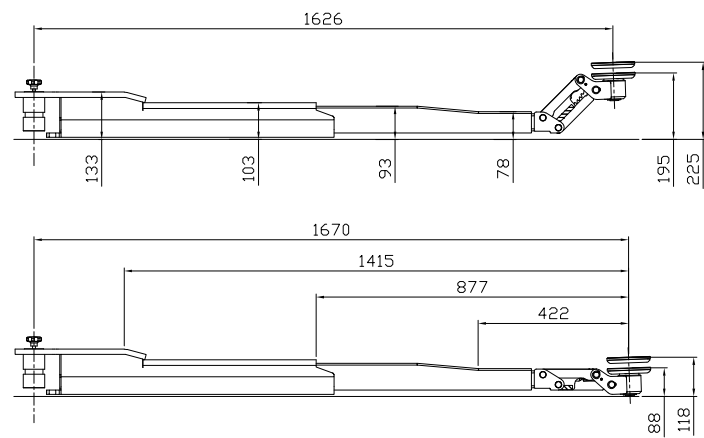

Short arm

Long arm

Date: 120422	Sign. LJE	Scale: 1:35	No. T12423
UPLIFTING COMPANY AUTOP STENHOJ			Maestro 2.35 NxT CF DT/ST Ø40 (P) Rev. date: 070723