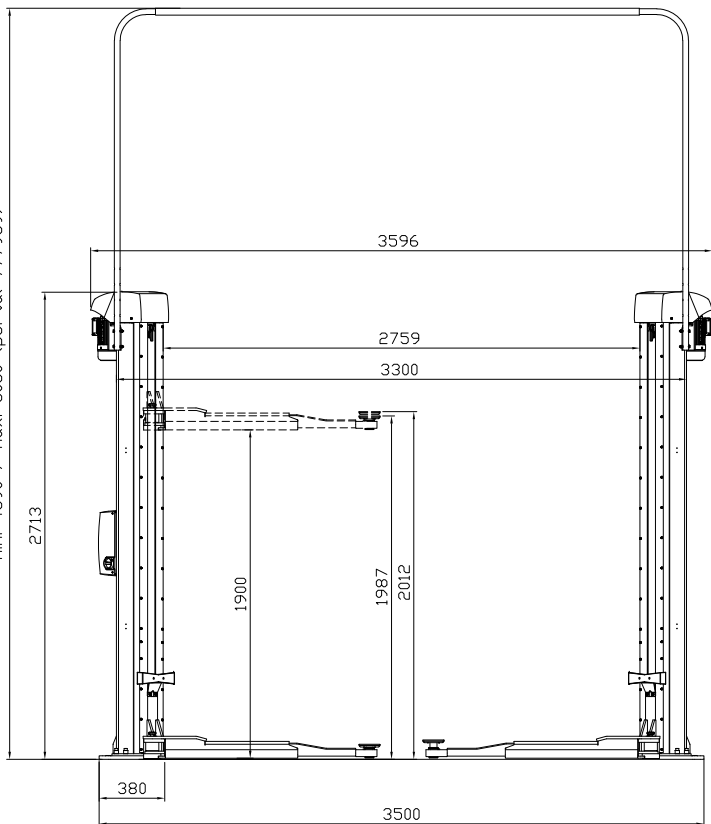

Min. 3990 / max. 4350 (portal 777958)
 Min. 4690 / max. 5050 (portal 777959)

Date: 100523

Sign. LJE

Scale: 1:35

No. T12477

UPLIFTING COMPANY
AUTOPSTENHOJ

Maestro 2.35 NxT F
 ST/ST (P)
 Ø50, with adapter
 Rev. date: