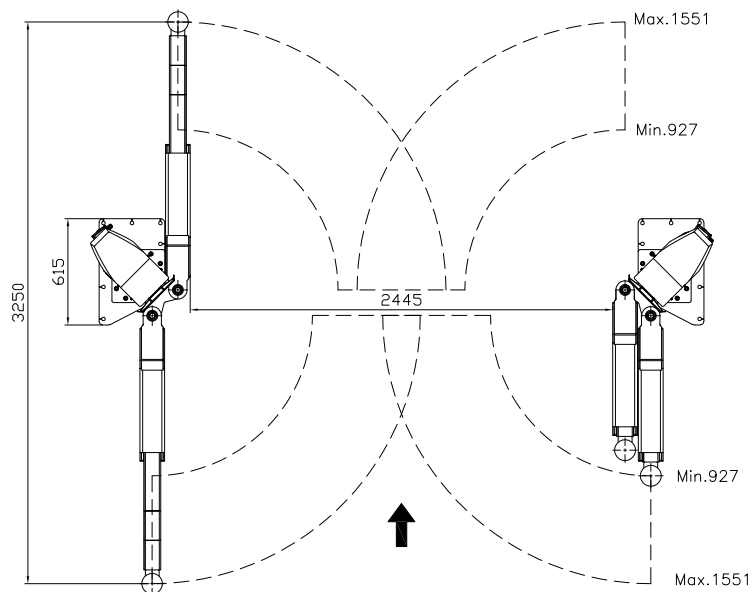

Min. 3990 / max. 4350 (portal 777958)
 Min. 4690 / max. 5050 (portal 777959)

Date: 100523

Sign. LJE

Scale: 1:35

No. T12477

UPLIFTING COMPANY
AUTOPSTENHOJ

Maestro 2.35 NxT F
 ST/ST (P)
 Ø50, with adapter
 Rev. date: