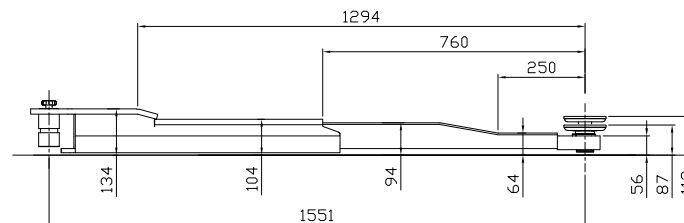

Min. 3990 / max. 4350 (portal 777958)
 Min. 4690 / max. 5050 (portal 777959)

Date: 100523

Sign. LJE

Scale: 1:35

No. T12477

UPLIFTING COMPANY
AUTOPSTENHOJ

Maestro 2.35 NxT F
 ST/ST (P)
 Ø50, with adapter
 Rev. date: