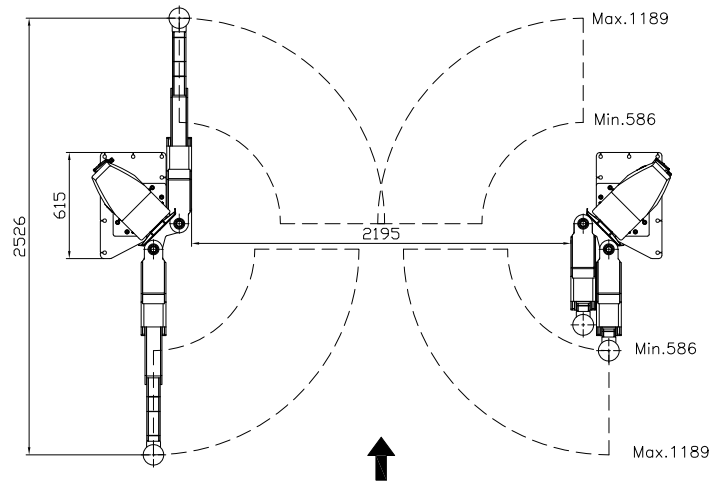

Min. 3990 / max. 4350 (partal 777958)  
 Min. 4690 / max. 5050 (partal 777959)

Date: 100523

Sign. LJE

Scale: 1:35

No. T12475

UPLIFTING COMPANY

**AUTOPSTENHOJ**

Maestro 2.35 NxT F  
 DT/DT (P)  
 Ø50, with adapter  
 Rev. date: