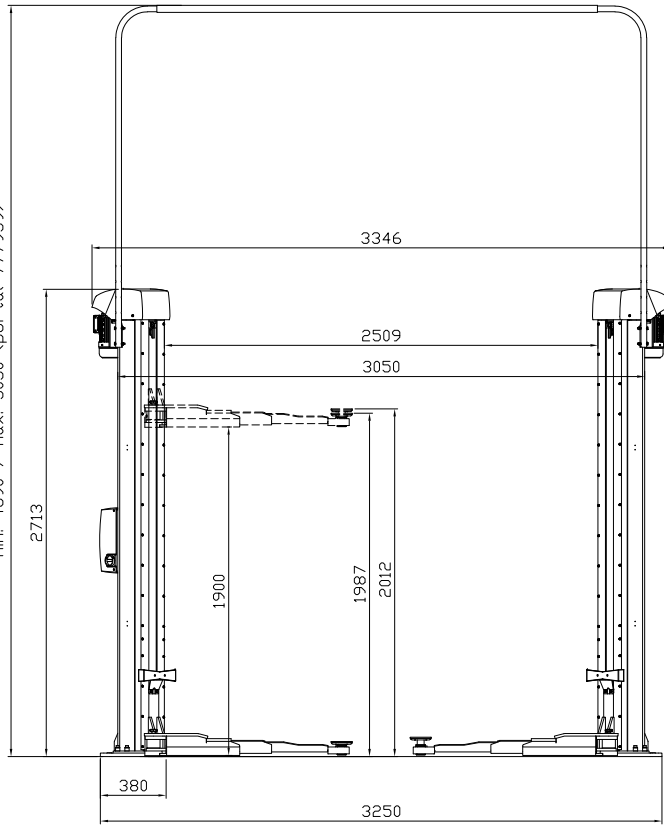

Min. 3990 / max. 4350 (partal 777958)  
 Min. 4690 / max. 5050 (partal 777959)

Date: 100523

Sign. LJE

Scale: 1:35

No. T12475

UPLIFTING COMPANY

**AUTOPSTENHOJ**

Maestro 2.35 NxT F  
 DT/DT (P)  
 Ø50, with adapter  
 Rev. date: