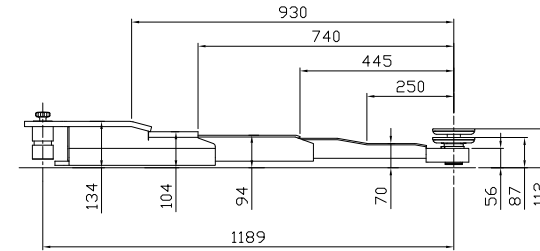

Min. 3990 / max. 4350 (partal 777958)  
 Min. 4690 / max. 5050 (partal 777959)

Date: 100523

Sign. LJE

Scale: 1:35

No. T12475

UPLIFTING COMPANY

**AUTOPSTENHOJ**

Maestro 2.35 NxT F  
 DT/DT (P)  
 Ø50, with adapter  
 Rev. date: