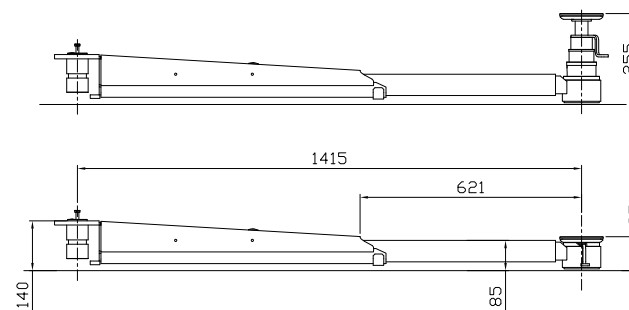

Short arm

Long arm

Date: 180522

Sign. LJE

Scale: 1:30

No. T12404

UPLIFTING COMPANY

AUTOP STENHOJ

Maestro 2.32 NxT
CF-08 ST/ST Ø40
(P)
Rev. date: