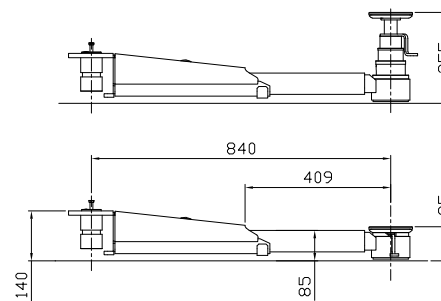

Short arm

Long arm

Date: 180522

Sign. LJE

Scale: 1:30

No. T12404

UPLIFTING COMPANY

AUTOP STENHOJ

Maestro 2.32 NxT
CF-08 ST/ST Ø40
(P)
Rev. date: