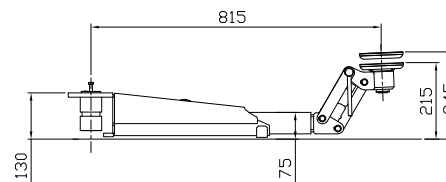

Short arm

Date: 180522

Sign. LJE

Scale: 1:30

No. T12403

UPLIFTING COMPANY

AUTOP STENHOJ

Maestro 2.32 NxT
CF ST/ST Ø40
(P)
Rev. date: