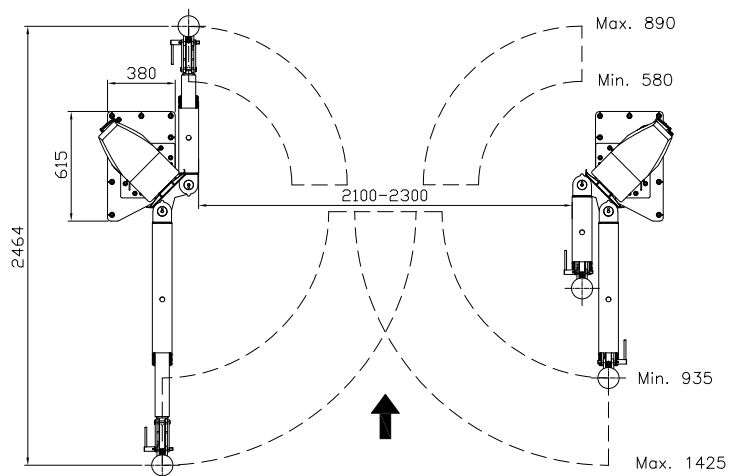

Short arm

Long arm

Date: 180522

Sign. LJE

Scale: 1:30

No. T12403

UPLIFTING COMPANY

**AUTOP STENHOJ**

Maestro 2.32 NxT  
CF ST/ST Ø40  
(P)  
Rev. date: