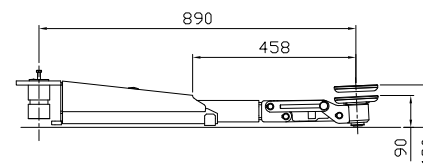

Short arm

Date: 180522

Sign. LJE

Scale: 1:30

No. T12403

UPLIFTING COMPANY

AUTOP STENHOJ

Maestro 2.32 NxT
CF ST/ST Ø40
(P)
Rev. date: