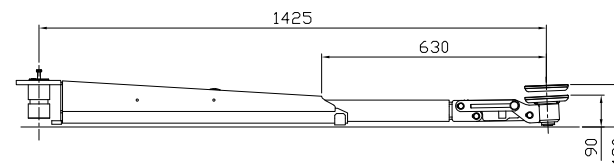

Long arm

Date: 180522

Sign. LJE

Scale: 1:30

No. T12403

UPLIFTING COMPANY

AUTOP STENHOJ

Maestro 2.32 NxT
CF ST/ST Ø40
(P)
Rev. date: