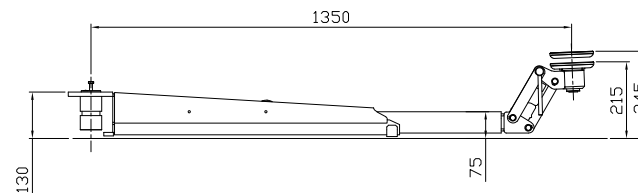

Short arm

Long arm

Date: 180522

Sign. LJE

Scale: 1:30

No. T12403

UPLIFTING COMPANY

**AUTOP STENHOJ**

Maestro 2.32 NxT  
CF ST/ST Ø40  
(P)  
Rev. date: